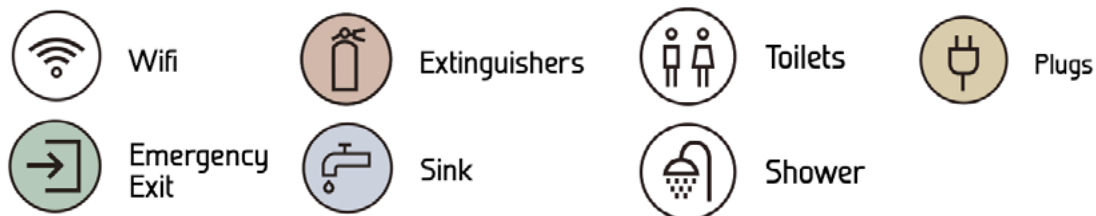

BRAVA!

SALA RAMON ROMAGUERA

Measurements:

Capacity: 200 people

Area: 310 m²

Electrical power: 2 three-phase 32A outlets with a 40A residual current device*

Lighting: natural light through large windows

Large entrance door

Stage: optional