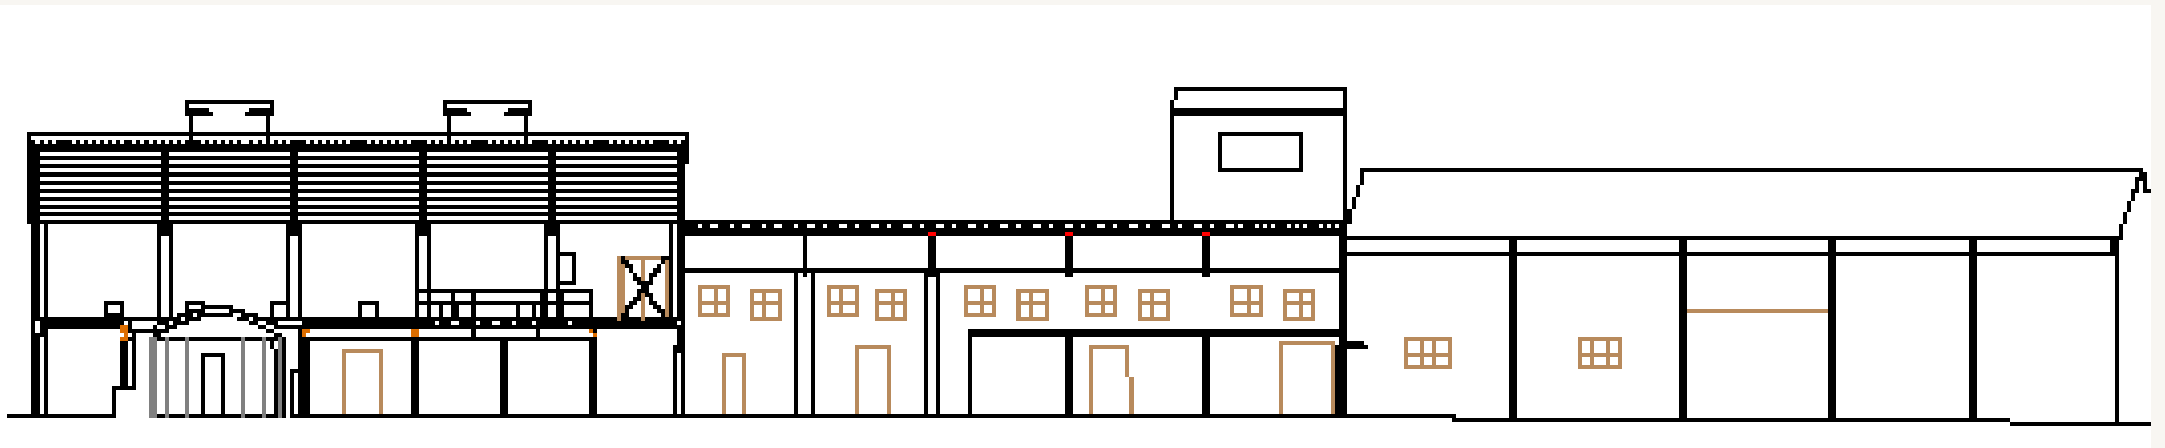

FULL BUILDING?

Reserved for you !

¿Estás planificando una producción a gran escala?
¿Necesitas más espacio y mayor flexibilidad?
Reserva el edificio completo en exclusiva para tu proyecto.

Planning a large-scale production? Need more space and greater flexibility? Secure the whole building exclusively for your project.