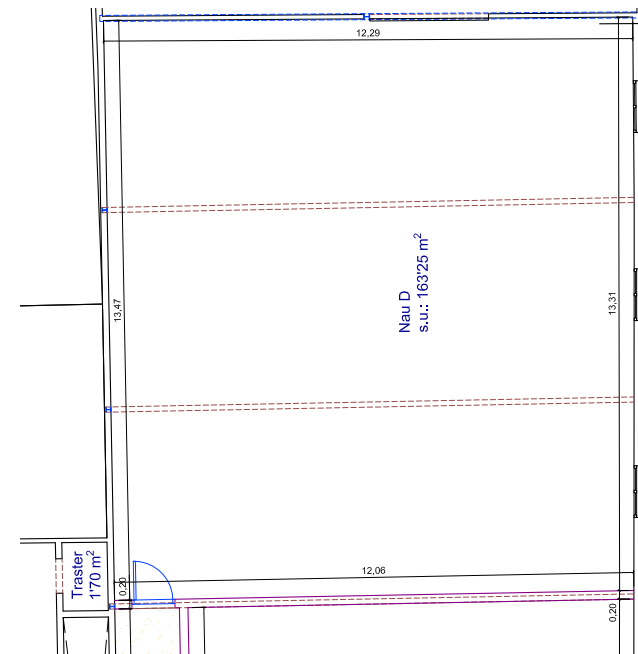

### Measurements:

Area: 163 m<sup>2</sup>

Dimensions: 12.06 m / 12.29 m × 13.31 m / 13.47 m

Facilities: running water / heater

Lighting: natural light through large windows

Wifi

Extinguishers

Plugs