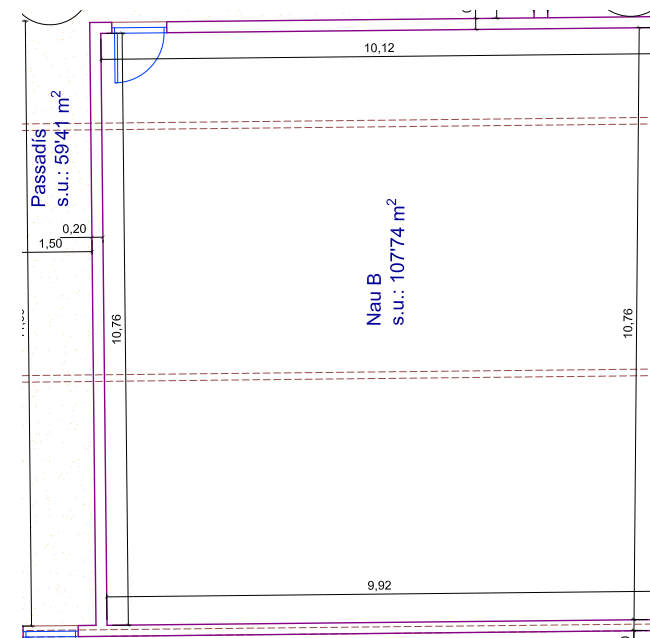

Technical Rider