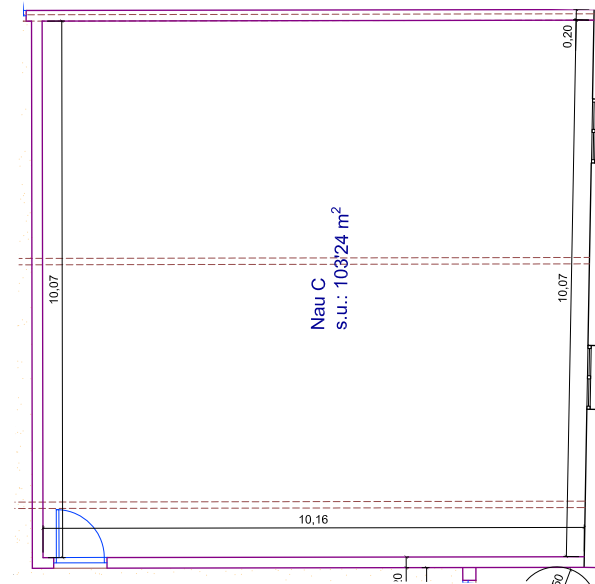

### Measurements:

Area: 163 m<sup>2</sup>

Dimensions: 12.06 m / 12.29 m × 13.31 m / 13.47 m

Facilities: running water / heater

Lighting: natural light through large windows

Wifi

Extinguishers

Plugs

### Measurements:

Area: 103 m<sup>2</sup>

Dimensions: 10.07 m / 10.07 m × 10.16 m / 10,20 m

Lighting: natural light through large windows and skylights

## Measurements:

Area: 107 m<sup>2</sup>

Area Croma: 42 m<sup>2</sup>

Dimensions: 10.76 m / 10.12 m × 9.92 m / 10,76 m

Height: 3,50 m<sup>2</sup>

Light: natural light and blackout